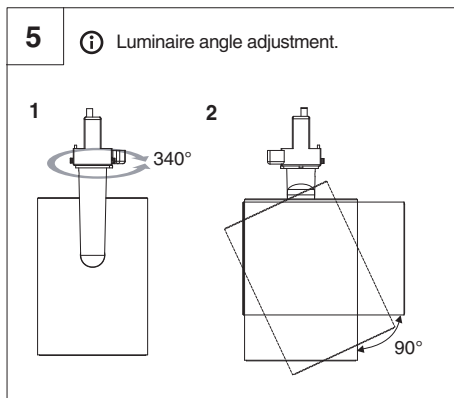

17/04/2023

Manufacturer

SELF ELECTRONICS CO., LTD.
Add: No. 1345 JuXian Road, Hi-Tech Park, Ningbo, China 315103

Importer

SELF ELECTRONICS GERMANY GMBH
Add: August-Horch-Str. 7, 51149 Cologne
(For European market)

SELF ELECTRONICS USA CORP.
Add: 3264 Saturn Ct, Peachtree Corners, GA 30092
(For North American market)

SELF LIGHTING TECHNOLOGY PTY., LTD.
Add: 31/3 Homelea Court, Rivervale, WA, 6103, Australia
(For Oceanian market)

SELF ELECTRONICS MIDDLE EAST DMCC
Add: Unit No. 1299, DMCC Business Centre Level No 1 Jewellery & Gemplex 3, Dubai, United Arab Emirates
(For Middle Eastern market)