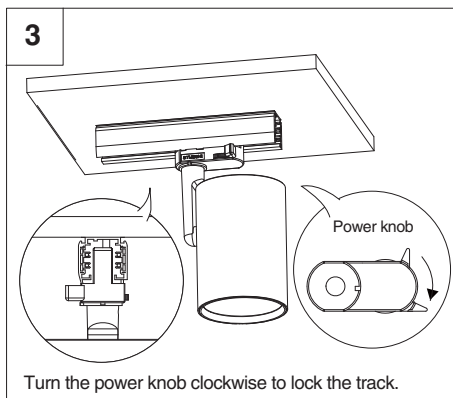

TRACK SINGLE2-L

Instruction Manual

Series: TRACK SINGLE2-L

Read these instructions completely and carefully.

ATTENTIONS

- Read the instruction carefully before installation, non-observance of this instruction may cause damage to the fixture or hurt to human body. The installation must be carried out by a qualified electrician in accordance with local or national codes.
- Cut off the power supply before installation and maintenance !
- Cut off the power supply before the electric wire connection for product first test.
- Regularly check the light source, the LED power supply, the cord and other accessories.
- If any part is damaged, the product should not be used.
- Keep this instruction manual handy for future use.
- The light source contained in this luminaire shall only be replaced by the manufacturer or his service agent or a similar qualified person.
- Use only in indoor, dry location. Clean the product with a dry cloth.
- The luminaire shall be mounted out of arm's reach. The recommended installation height shall be at least 2,5 meter (above the ground).
- The insulation of DALI control terminal and power supply terminal conforms to Basic Insulation Level.

Tools

Electrical Safety
Gloves

Clean cloth

Cleaning liquid
(50% ethanol)

i Installation

17/04/2023

Manufacturer

SELF ELECTRONICS CO., LTD.
Add: No. 1345 JuXian Road, Hi-Tech Park, Ningbo, China 315103