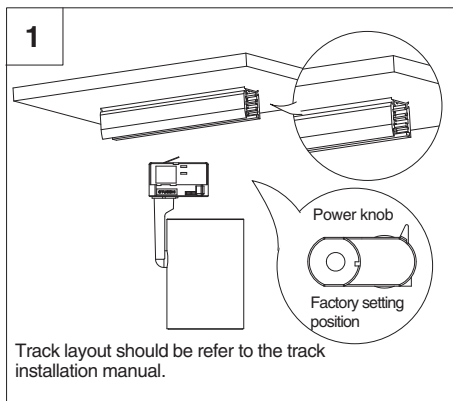

i Installation