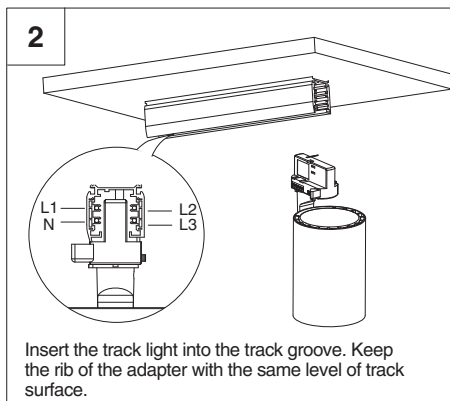

i Installation