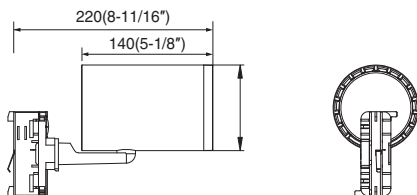

TRACK SINGLE2-L

Instruction Manual

Series: TRACK SINGLE2-L

Read these instructions completely and carefully.

ATTENTIONS

- Read the instruction carefully before installation, non-observance of this instruction may cause damage to the fixture or hurt to human body. The installation must be carried out by a qualified electrician in accordance with local or national codes.
- Cut off the power supply before installation and maintenance !
- Cut off the power supply before the electric wire connection for product first test.
- Regularly check the light source, the LED power supply, the cord and other accessories.
- If any part is damaged, the product should not be used.
- Keep this instruction manual handy for future use.
- The light source contained in this luminaire shall only be replaced by the manufacturer or his service agent or a similar qualified person.
- Use only in indoor, dry location. Clean the product with a dry cloth.
- The luminaire shall be mounted out of arm's reach. The recommended installation height shall be at least 2,5 meter (above the ground).
- The insulation of DALI control terminal and power supply terminal conforms to Basic Insulation Level.

Dimensions: (inch/mm)

Model	Rated input	Power	Length	ta
TRACK SINGLE2 LO-R1-220V-L E0	220-240VAC	21W	220mm (8-11/16")	-20 °C ~35 °C (-4~95°F)
TRACK SINGLE2 LO-R1-220V-L F0		20W		
TRACK SINGLE2 LO-R1-220V-L G0		20W		
TRACK SINGLE2 MO-R1-220V-L E0	220-240VAC	28W	220mm (8-11/16")	-20 °C ~35 °C (-4~95°F)
TRACK SINGLE2 MO-R1-220V-L F0				
TRACK SINGLE2 MO-R1-220V-L G0				