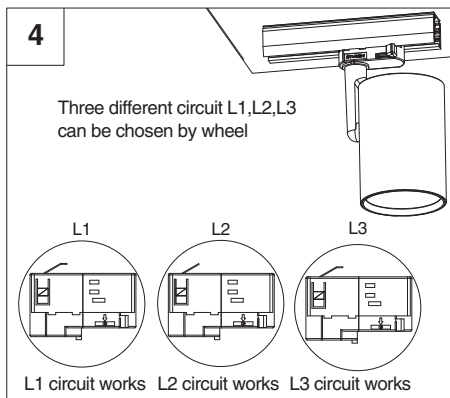

i Installation