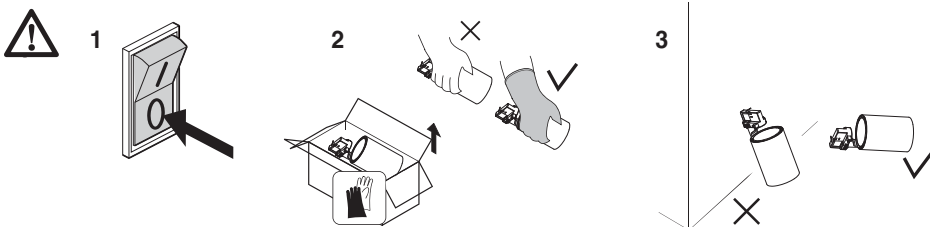

TRACK SINGLE2-L

Instruction Manual

Series: TRACK SINGLE2-L

Read these instructions completely and carefully.

ATTENTIONS

- Read the instruction carefully before installation, non-observance of this instruction may cause damage to the fixture or hurt to human body. The installation must be carried out by a qualified electrician in accordance with local or national codes.
- Cut off the power supply before installation and maintenance !
- Cut off the power supply before the electric wire connection for product first test.
- Regularly check the light source, the LED power supply, the cord and other accessories.
- If any part is damaged, the product should not be used.
- Keep this instruction manual handy for future use.
- The light source contained in this luminaire shall only be replaced by the manufacturer or his service agent or a similar qualified person.
- Use only in indoor, dry location. Clean the product with a dry cloth.
- The luminaire shall be mounted out of arm's reach. The recommended installation height shall be at least 2,5 meter (above the ground).
- The insulation of DALI control terminal and power supply terminal conforms to Basic Insulation Level.

Tools

Electrical Safety
Gloves

Clean cloth

Cleaning liquid
(50% ethanol)

i Installation

17/04/2023

Manufacturer

SELF ELECTRONICS CO., LTD.
Add: No. 1345 JuXian Road, Hi-Tech Park, Ningbo, China 315103